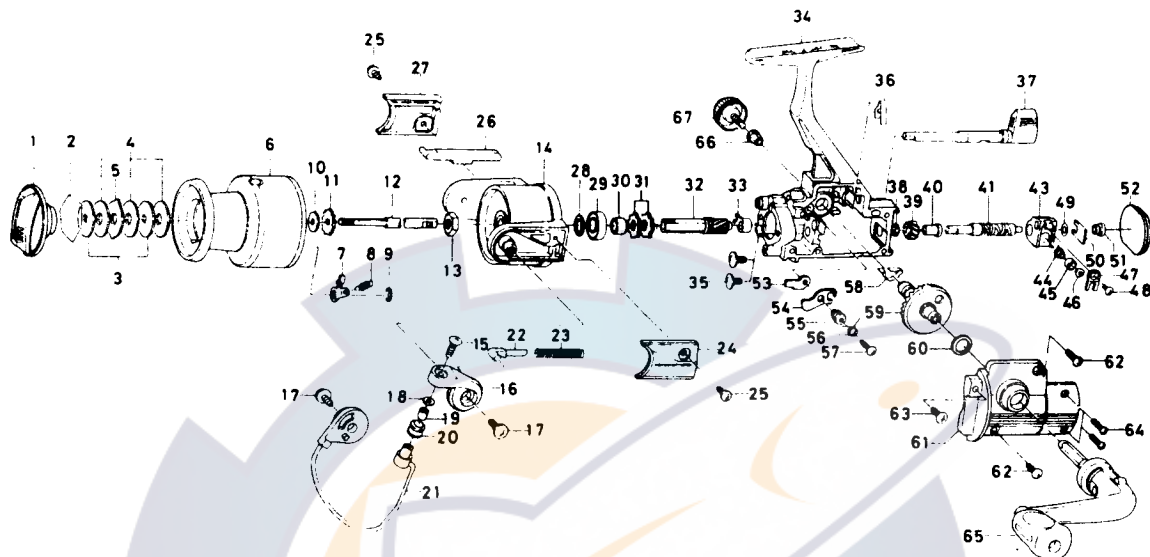

SPINNING REEL PM1300H

Key No. 2-9
E37-4602 Spool assembly

Key No.	Parts No.	Parts Name	Key No.	Parts No.	Parts Name
1	E27-2804	Drag knob	34	E36-7101	Body
2	171-7701	Drag washer retainer	35	E03-7801	Bearing retainer screw
3	E13-6101	Key washer	36	E26-8701	Anti-reverse cam spring
4	E13-6003	Drag washer	37	E36-3202	Anti-reverse lever
5	373-3603	Eared washer	38	B33-9801	Worm shaft gear retainer
6	E37-4502	Spool assembly	39	F00-5601	Worm shaft gear
7	B07-5303	Click pawl	40	E39-3501	Worm shaft bush
8	E40-3101	Click spring	41	E27-1601	Worm shaft
9	320-5901	Click retainer	43	F02-4301	Oscillating slider
10	E39-4001	Spool washer	44	E19-1201	Oscillating pawl
11	E36-5301	Click gear	45	E19-1301	Oscillating pawl bush
12	E36-3901	Main shaft	46	375-0800	Oscillating pawl washer
13	341-9201	Rotor nut	47	E24-4901	Oscillating slider cover
14	E36-4302	Rotor	48	E15-0202	Oscillating slider cover screw
15	B67-9302	Line roller screw	49	375-4100	Worm shaft washer
16	F00-8501	Bail arm	50	E36-3801	Worm shaft retainer
17	E00-7101	Bail arm screw	51	E39-3601	Worm shaft collar
18	B55-4301	Line roller washer	52	E36-7501	Rear cover
19	B45-1501	Line roller bushing	53	B95-9301	Anti-reverse pawl plate
20	E22-5101	Line roller	54	E27-1301	Anti-reverse pawl
21	E36-7601	Bail	55	B95-9501	Anti-reverse pawl collar
22	E36-4401	Bail spring shaft	56	B95-9602	Anti-reverse pawl spring A
23	E39-0501	Bail spring	57	B00-8601	Anti-reverse pawl screw
24	E36-4601	Bail spring cover	58	E24-5301	Anti-reverse pawl spring B
25	E36-4201	Bail spring cover screw	59	F00-5701	Drive gear
26	E36-5001	Bail trip lever	60	375-8500	Drive gear washer
27	E36-5101	Bail trip cover	61	E36-7301	Left side cover
28	375-8503	Ball bearing retaining washer	62	E15-8601	Side cover screw A
29	L03-6601	Ball bearing	63	E15-8602	Side cover screw B
30	E36-3601	Spacing sleeve	64	E11-9601	Side cover screw C
31	E27-1501	Anti-reverse ratchet	65	F02-0103	Handle assembly
32	E36-9201	Pinion gear	66	501-8501	Handle collar
33	E24-3301	Pinion holder	67	F03-5601	Handle lock screw